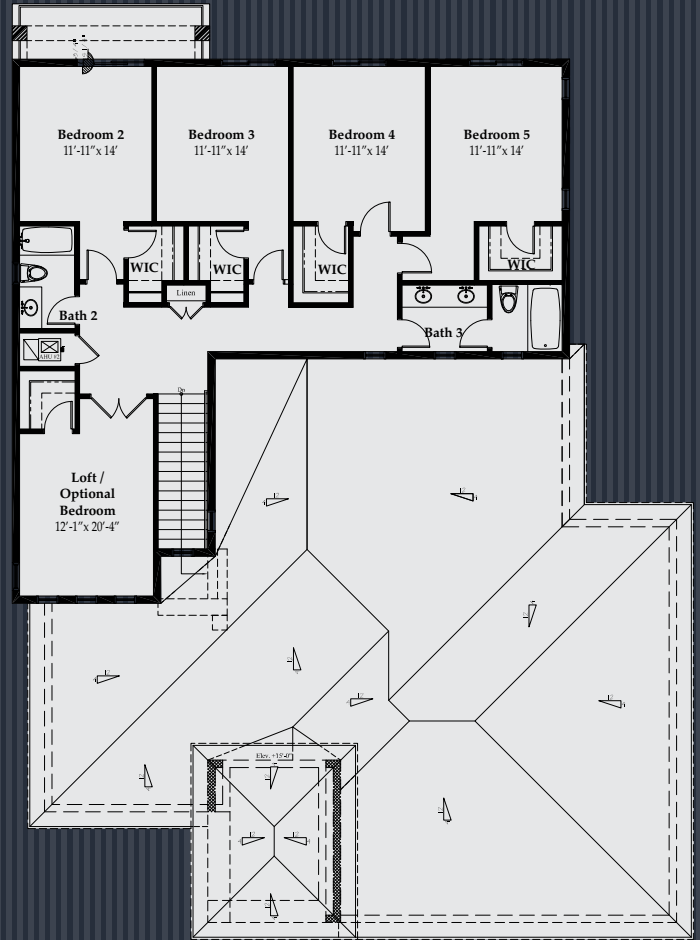

MARIN RANCHES
LUXURY ESTATE HOMES

SEDONA GRANDE

SEDONA GRANDE A

MARIN RANCHES
LUXURY ESTATE HOMES

SEDONA GRANDE

4 BEDROOM WITH LOFT / OPTIONAL BEDROOM / 4 BATH

SEDONA GRANDE

First Floor A/C:	2,576 Sq. Ft.
Second Floor A/C:	1,672 Sq. Ft.
Total A/C:	4,248 Sq. Ft.
Covered Entry:	132 Sq. Ft.
Garage:	749 Sq. Ft.
1st Floor Covered Lanai:	644 Sq. Ft.
2nd Floor Covered Balcony:	54 Sq. Ft.
Grand Total:	5,827 Sq. Ft.