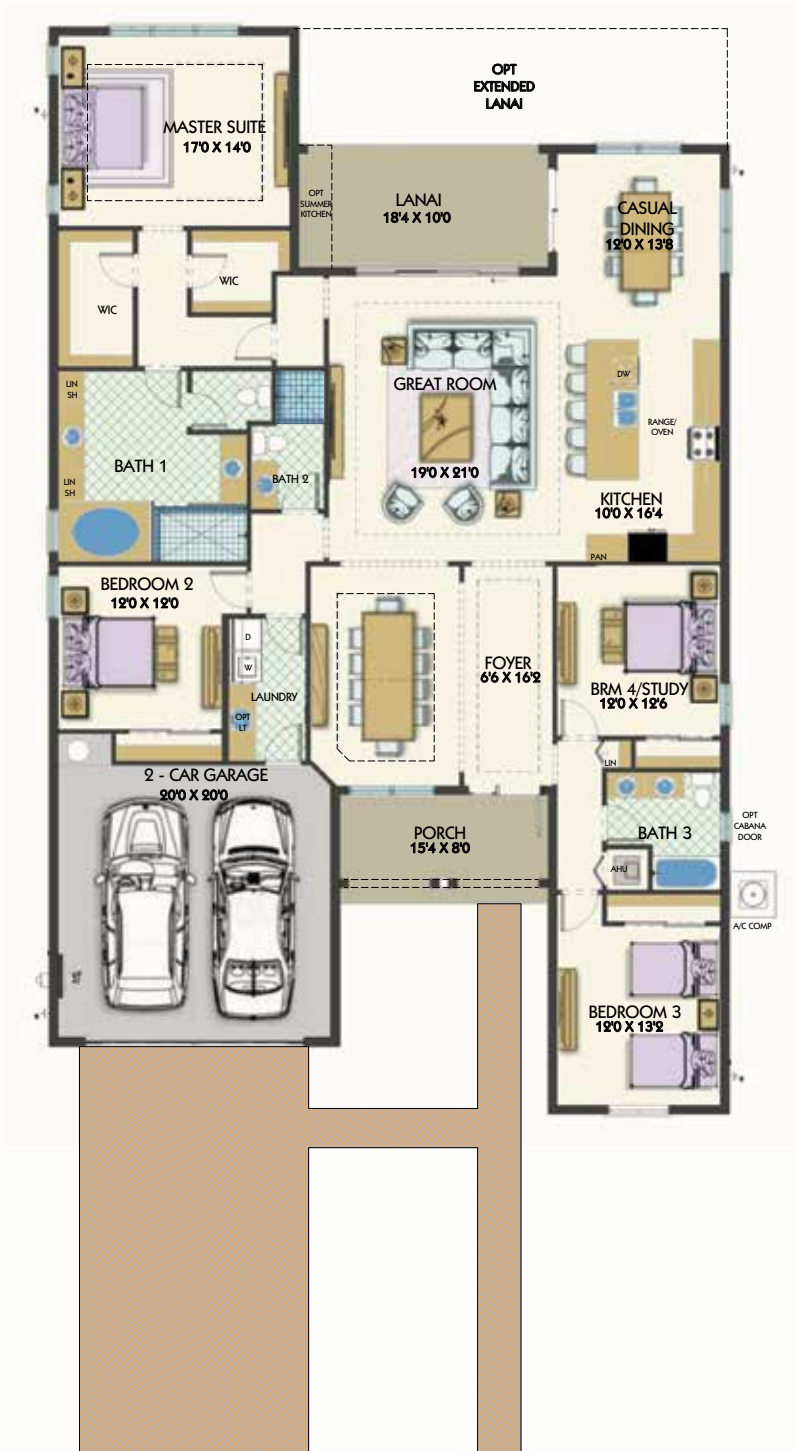

# EXTERIOR PLAN OPTIONS

ARDEN

NATURA

FARMHOUSE

COASTAL COTTAGE

SPANISH

4 BEDROOMS | 3 BATH

Entry: 123 Sq. Ft.

Living Area A/C: 2,655 Sq. Ft.

Garage: 438 Sq. Ft.

Lanai: 165 Sq. Ft.

Total: 3,381 Sq. Ft.

ARDEN

NATURA

Prices, terms, plans, specifications, features, designs, dimensions, material availability and materials are subject to change or substitution without notice. Floor plans are not to scale and are for illustrative purposes only and are subject to change.